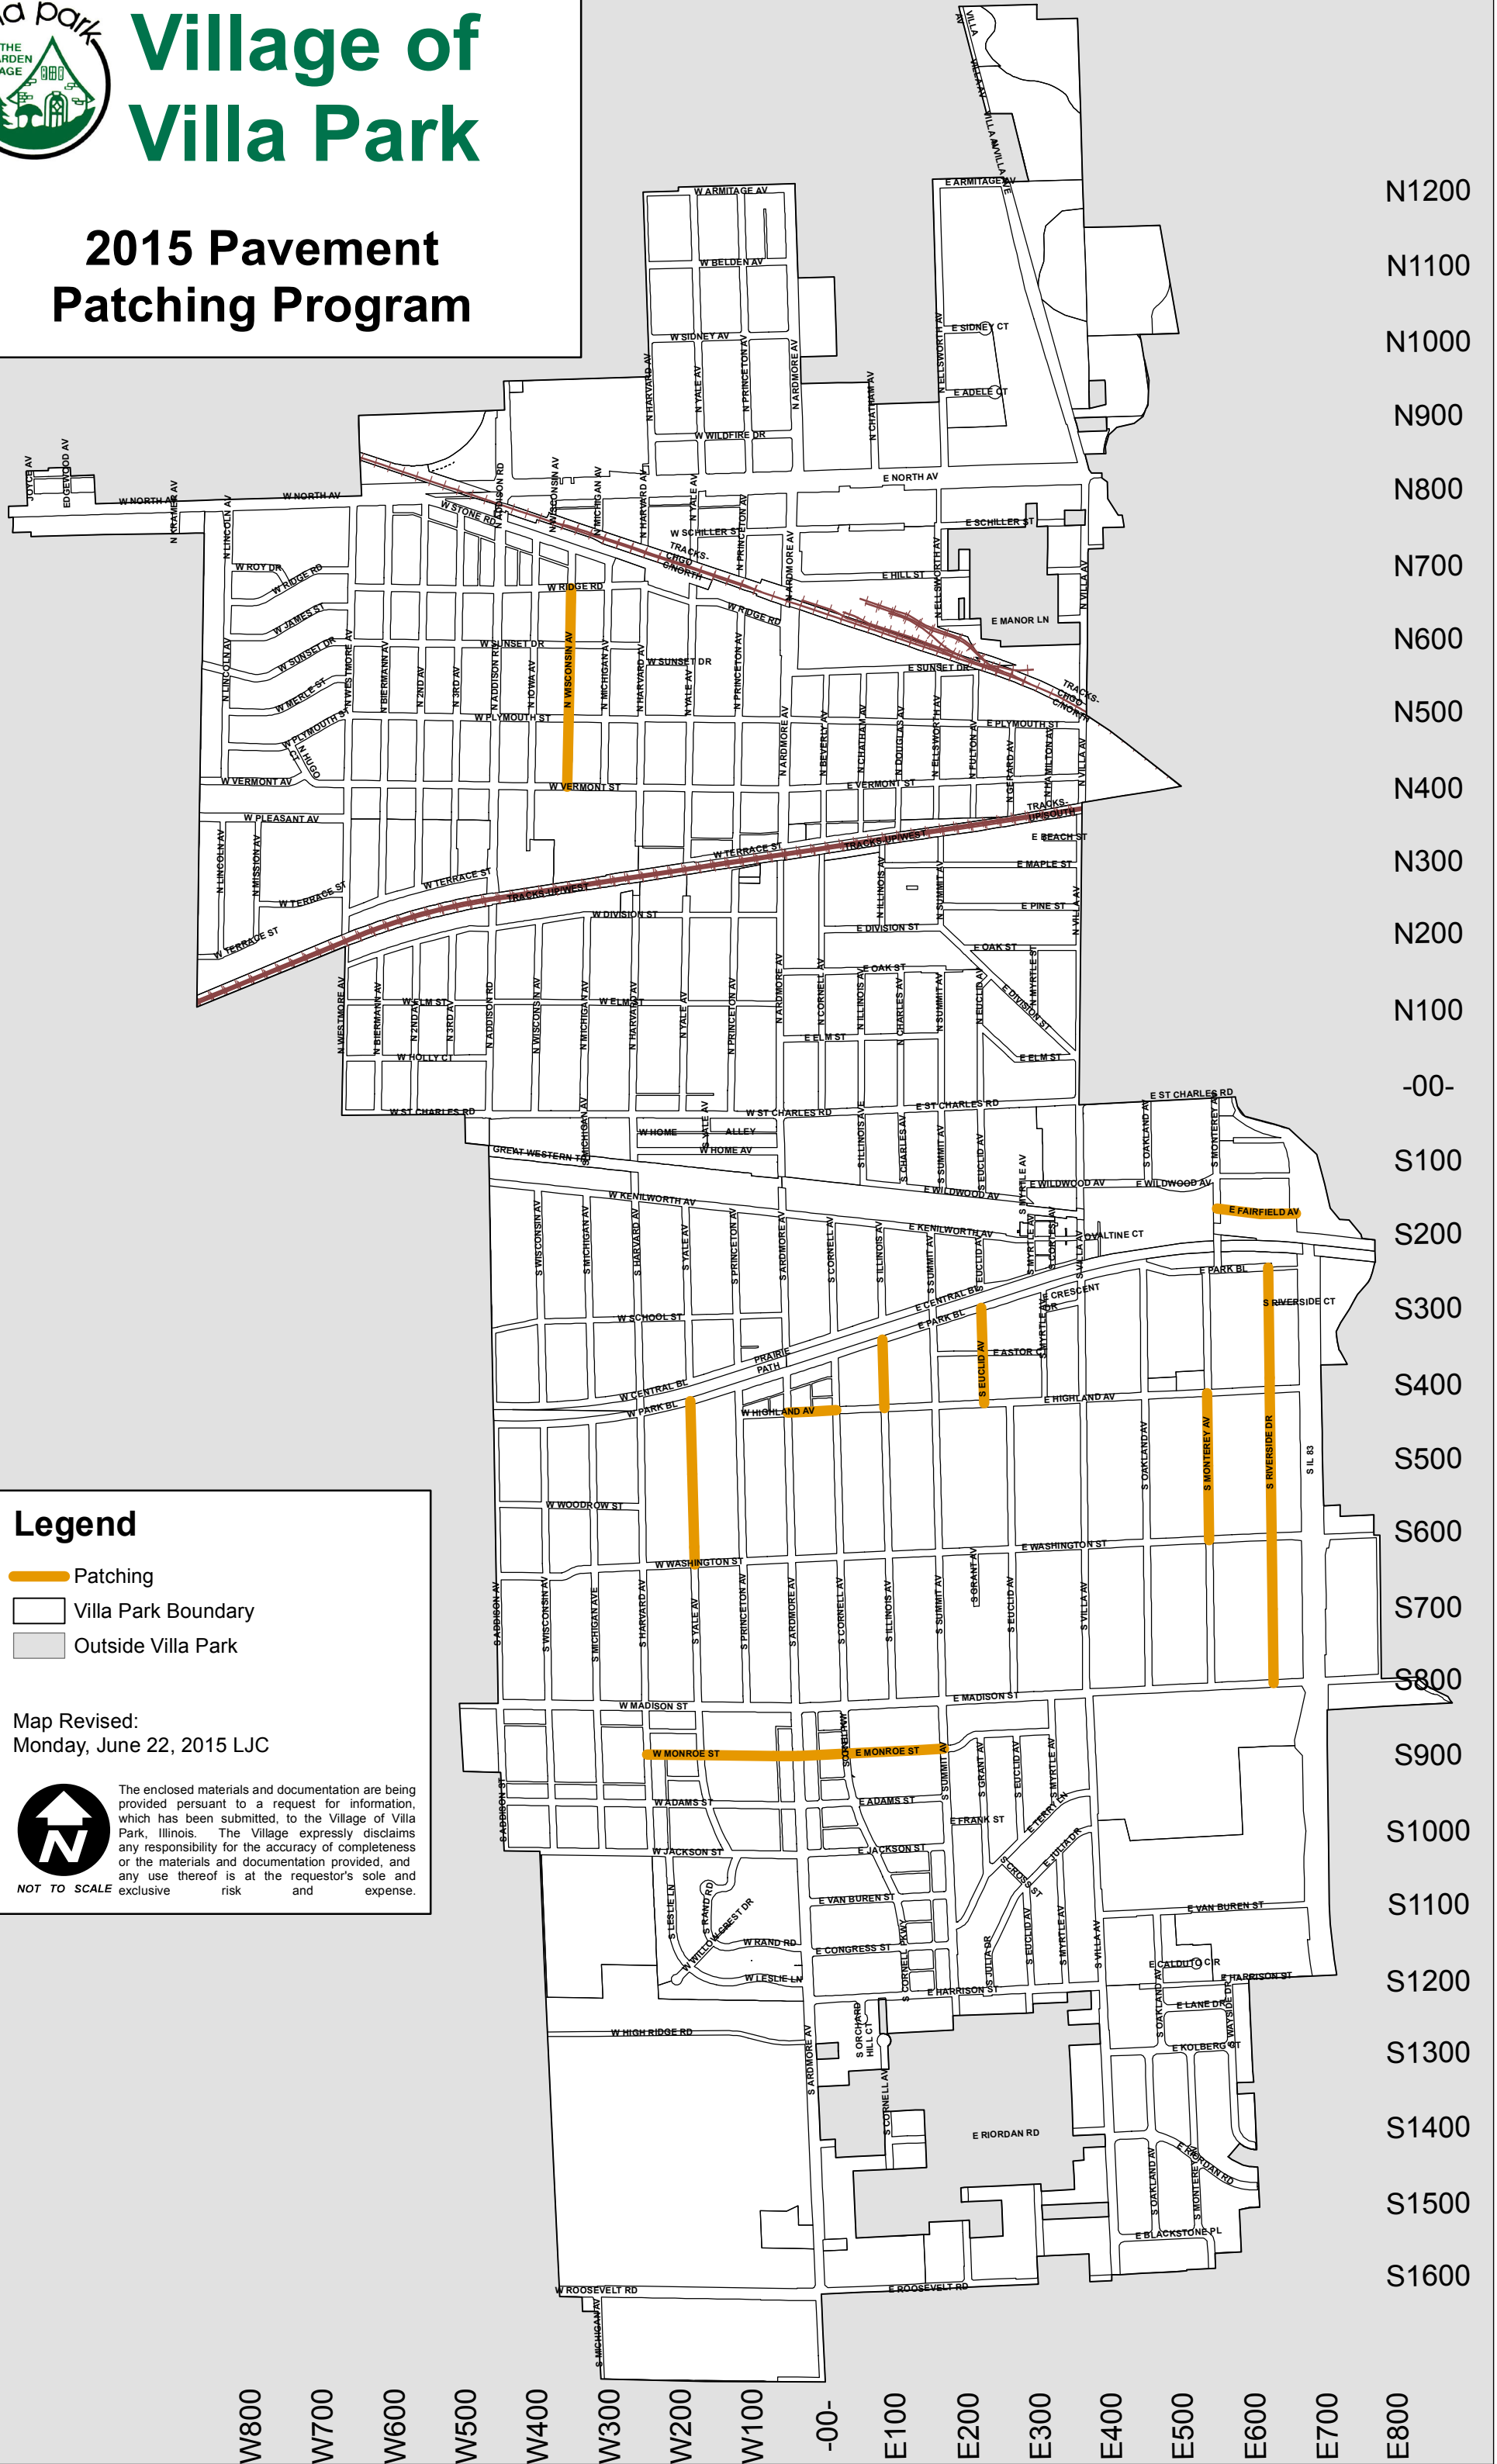

Village of Villa Park

2015 Pavement Patching Program

Legend

- Patching
- Villa Park Boundary
- Outside Villa Park

Map Revised:
Monday, June 22, 2015 LJC

NOT TO SCALE

The enclosed materials and documentation are being provided pursuant to a request for information, which has been submitted, to the Village of Villa Park, Illinois. The Village expressly disclaims any responsibility for the accuracy of completeness or the materials and documentation provided, and any use thereof is at the requestor's sole and exclusive risk and expense.