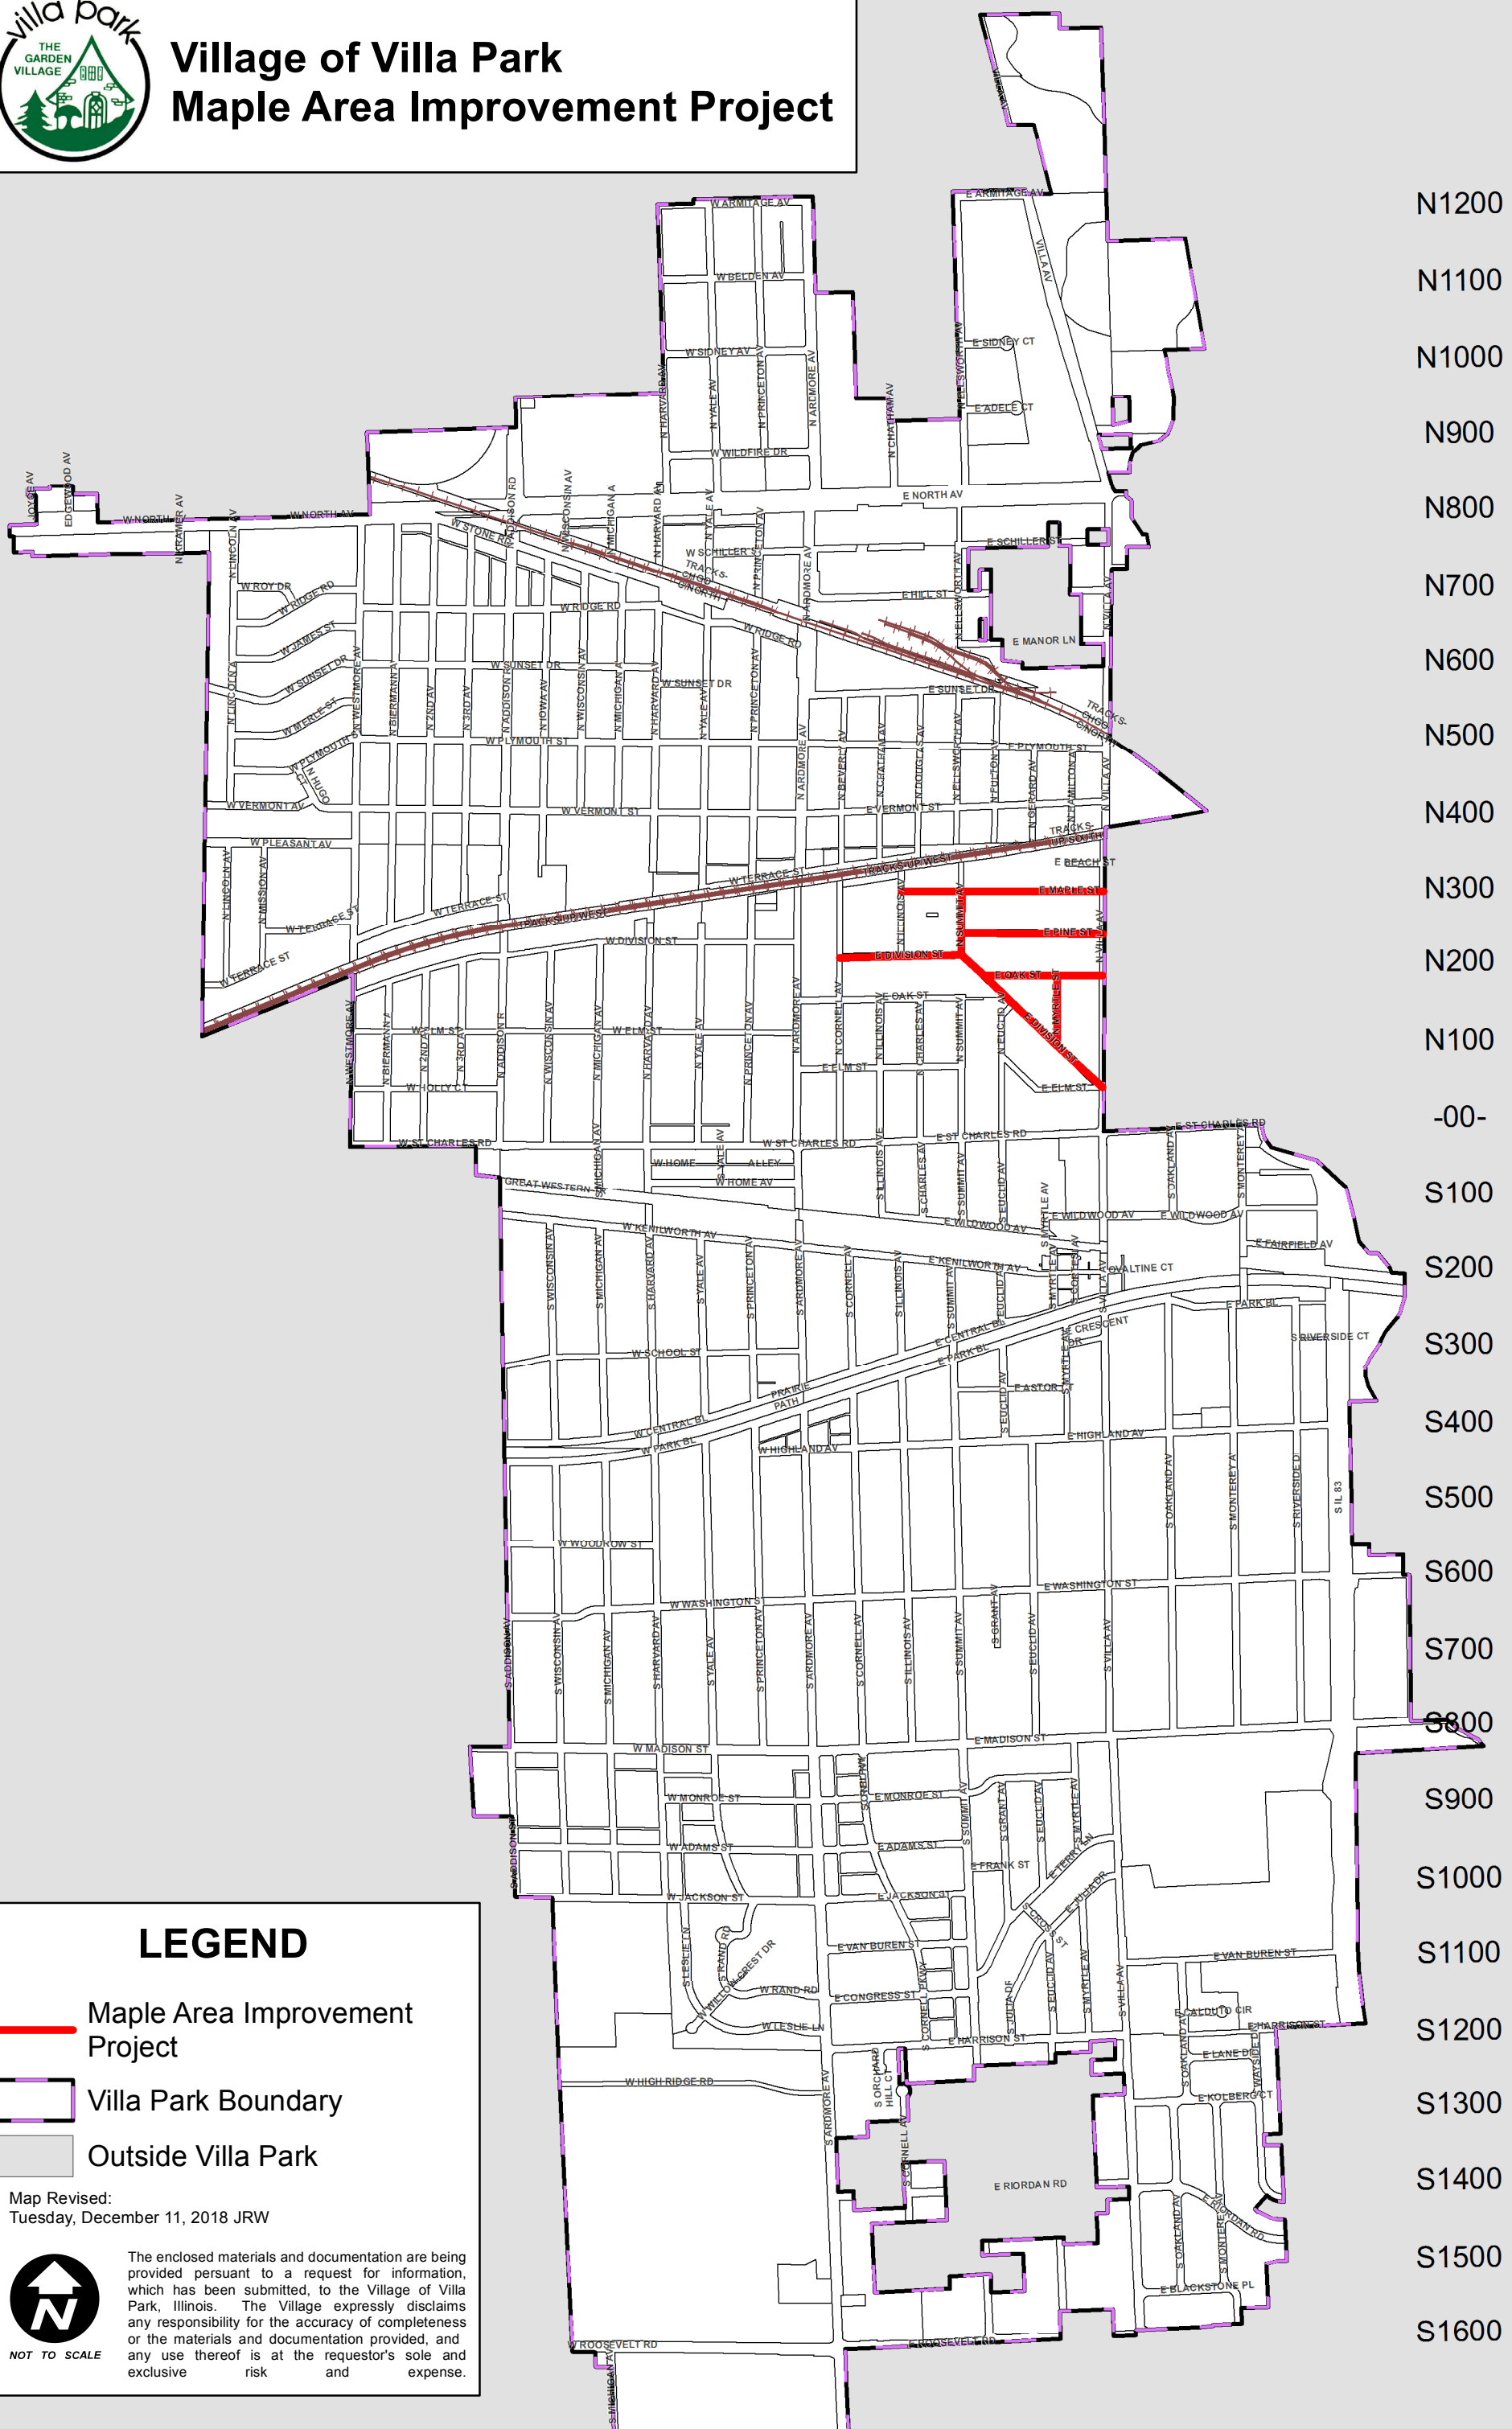

Village of Villa Park Maple Area Improvement Project

LEGEND

- Maple Area Improvement Project
- Villa Park Boundary
- Outside Villa Park

Map Revised:
Tuesday, December 11, 2018 JRW

NOT TO SCALE

The enclosed materials and documentation are being provided pursuant to a request for information, which has been submitted, to the Village of Villa Park, Illinois. The Village expressly disclaims any responsibility for the accuracy of completeness or the materials and documentation provided, and any use thereof is at the requestor's sole and exclusive risk and expense.

N1200
N1100
N1000
N900
N800
N700
N600
N500
N400
N300
N200
N100
-00-
S100
S200
S300
S400
S500
S600
S700
S800
S900
S1000
S1100
S1200
S1300
S1400
S1500
S1600