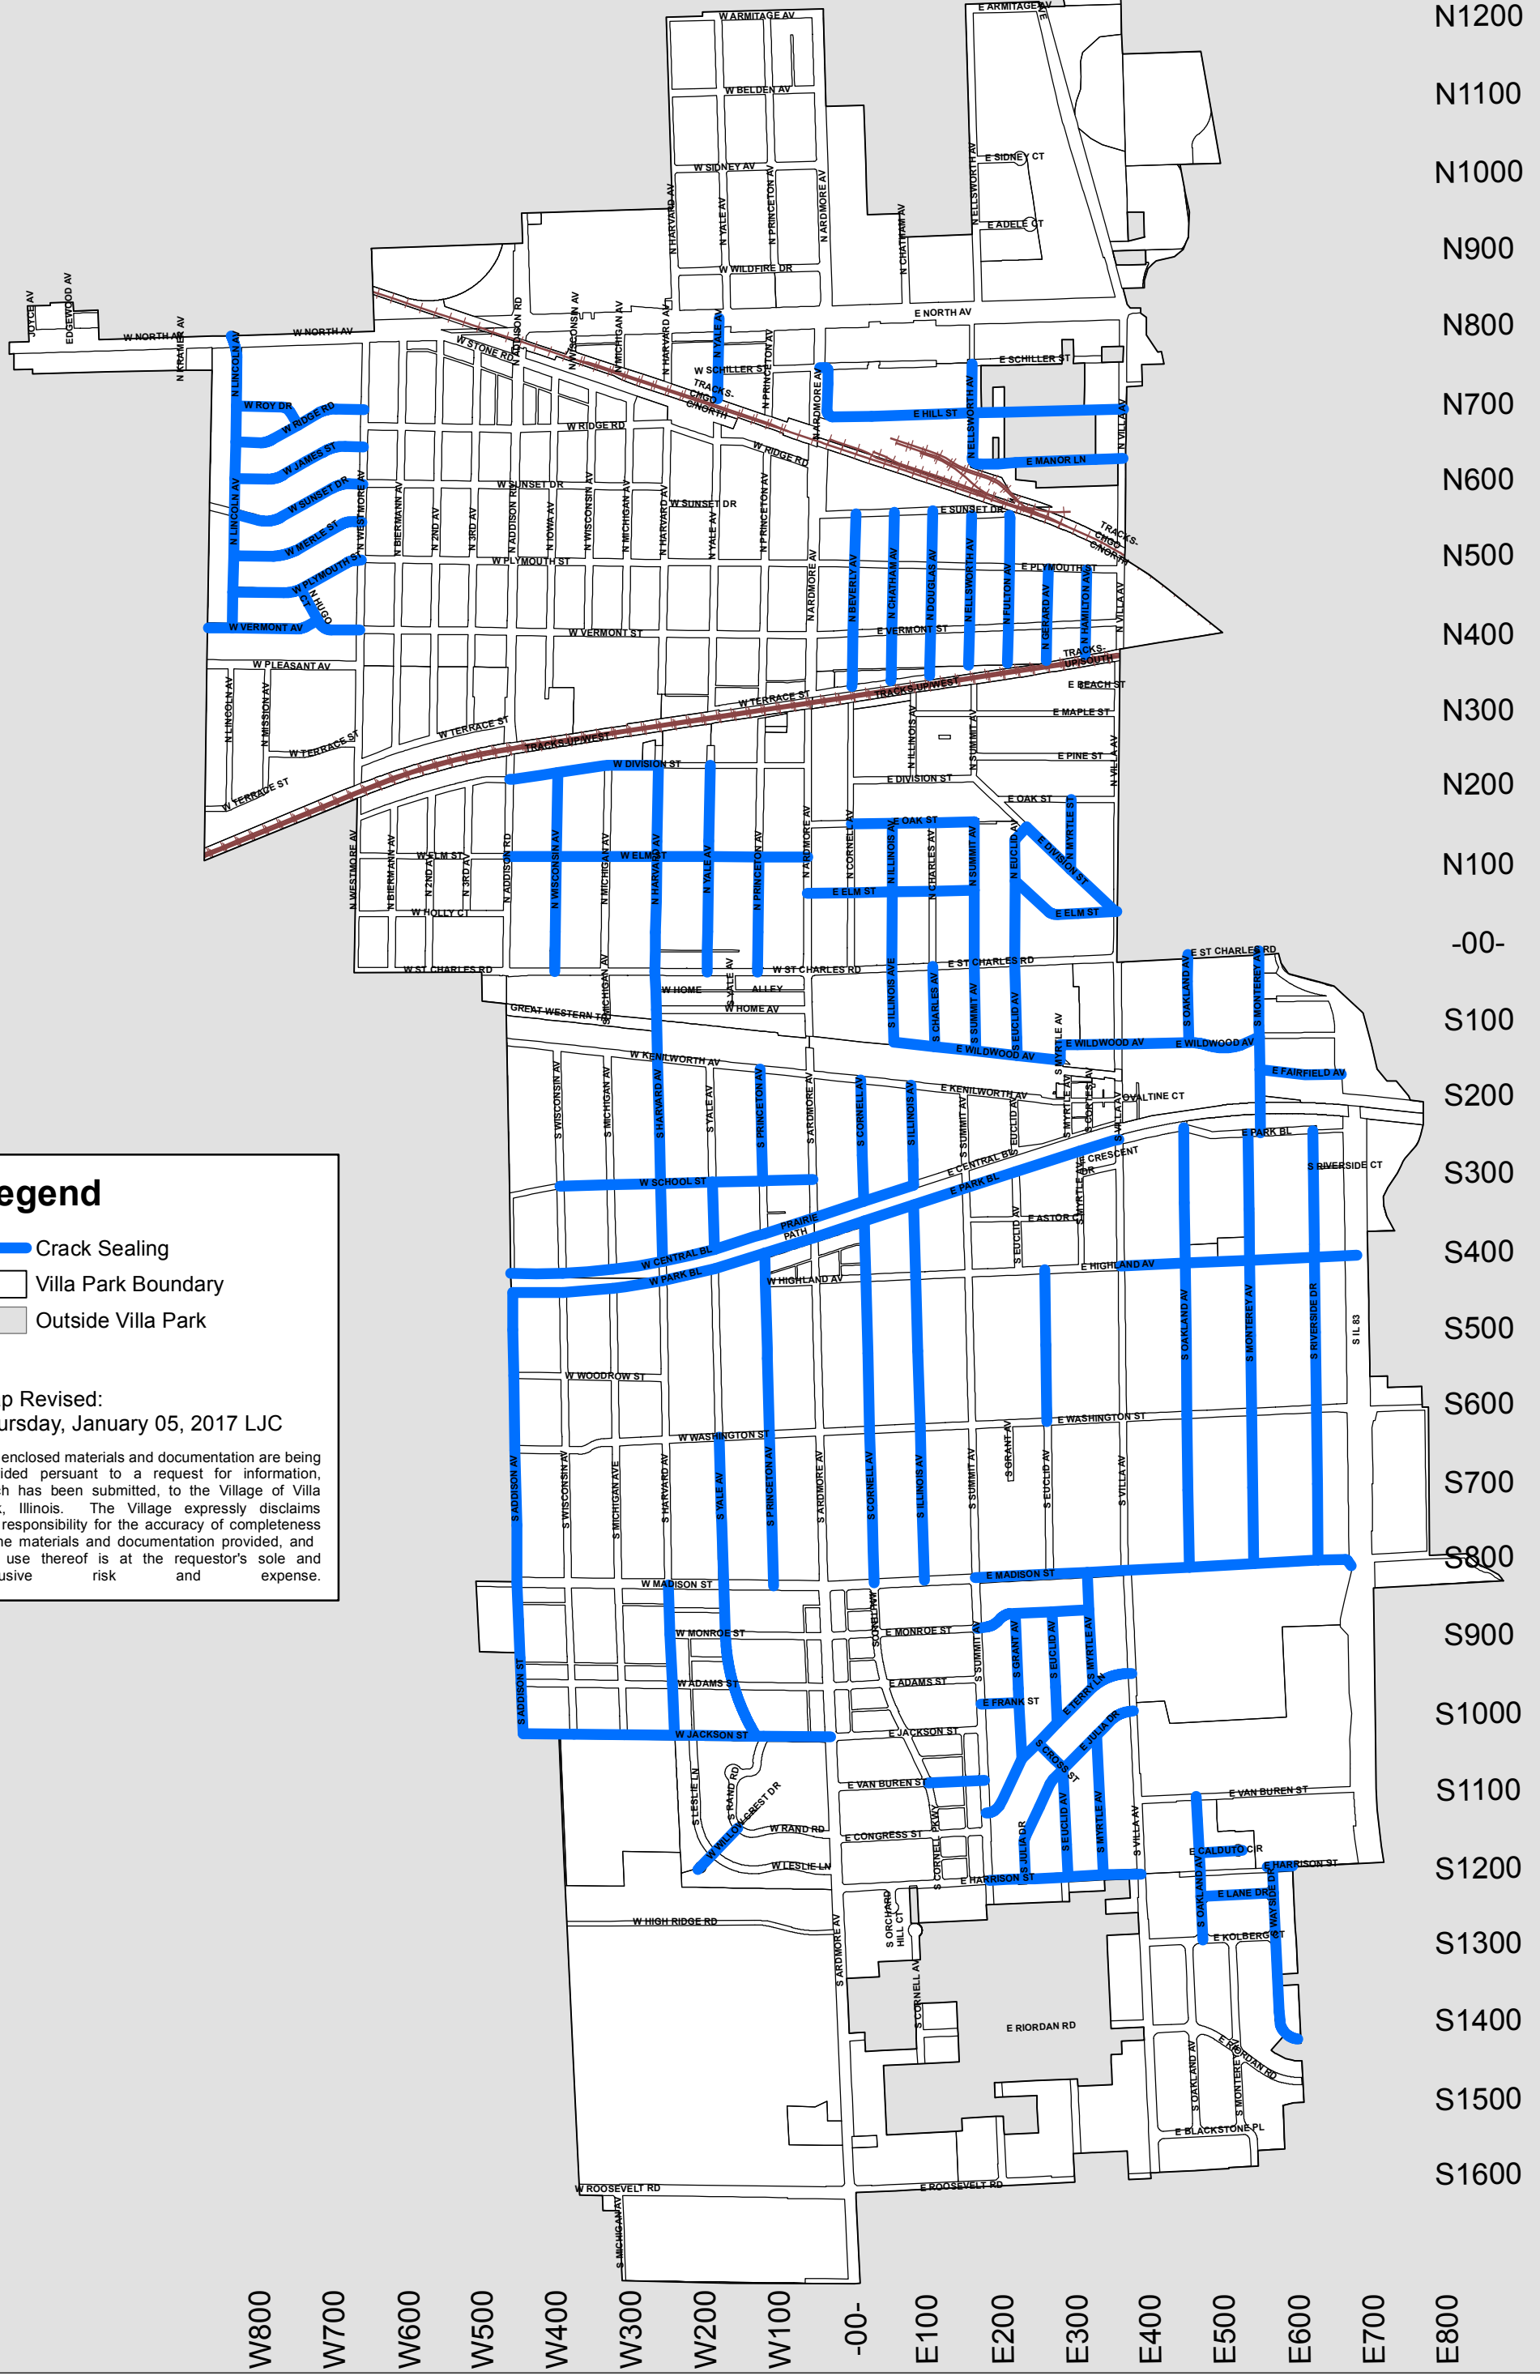

Village of Villa Park

Completed 2016 Crack Sealing

Legend

- Crack Sealing
- Villa Park Boundary
- Outside Villa Park

Map Revised:
Thursday, January 05, 2017 LJC

The enclosed materials and documentation are being provided pursuant to a request for information, which has been submitted, to the Village of Villa Park, Illinois. The Village expressly disclaims any responsibility for the accuracy of completeness or the materials and documentation provided, and any use thereof is at the requestor's sole and exclusive risk and expense.

W800 W700 W600 W500 W400 W300 W200 W100 -00- E100 E200 E300 E400 E500 E600 E700 E800

N1200 N1100 N1000 N900 N800 N700 N600 N500 N400 N300 N200 N100 -00- S100 S200 S300 S400 S500 S600 S700 S800 S900 S1000 S1100 S1200 S1300 S1400 S1500 S1600