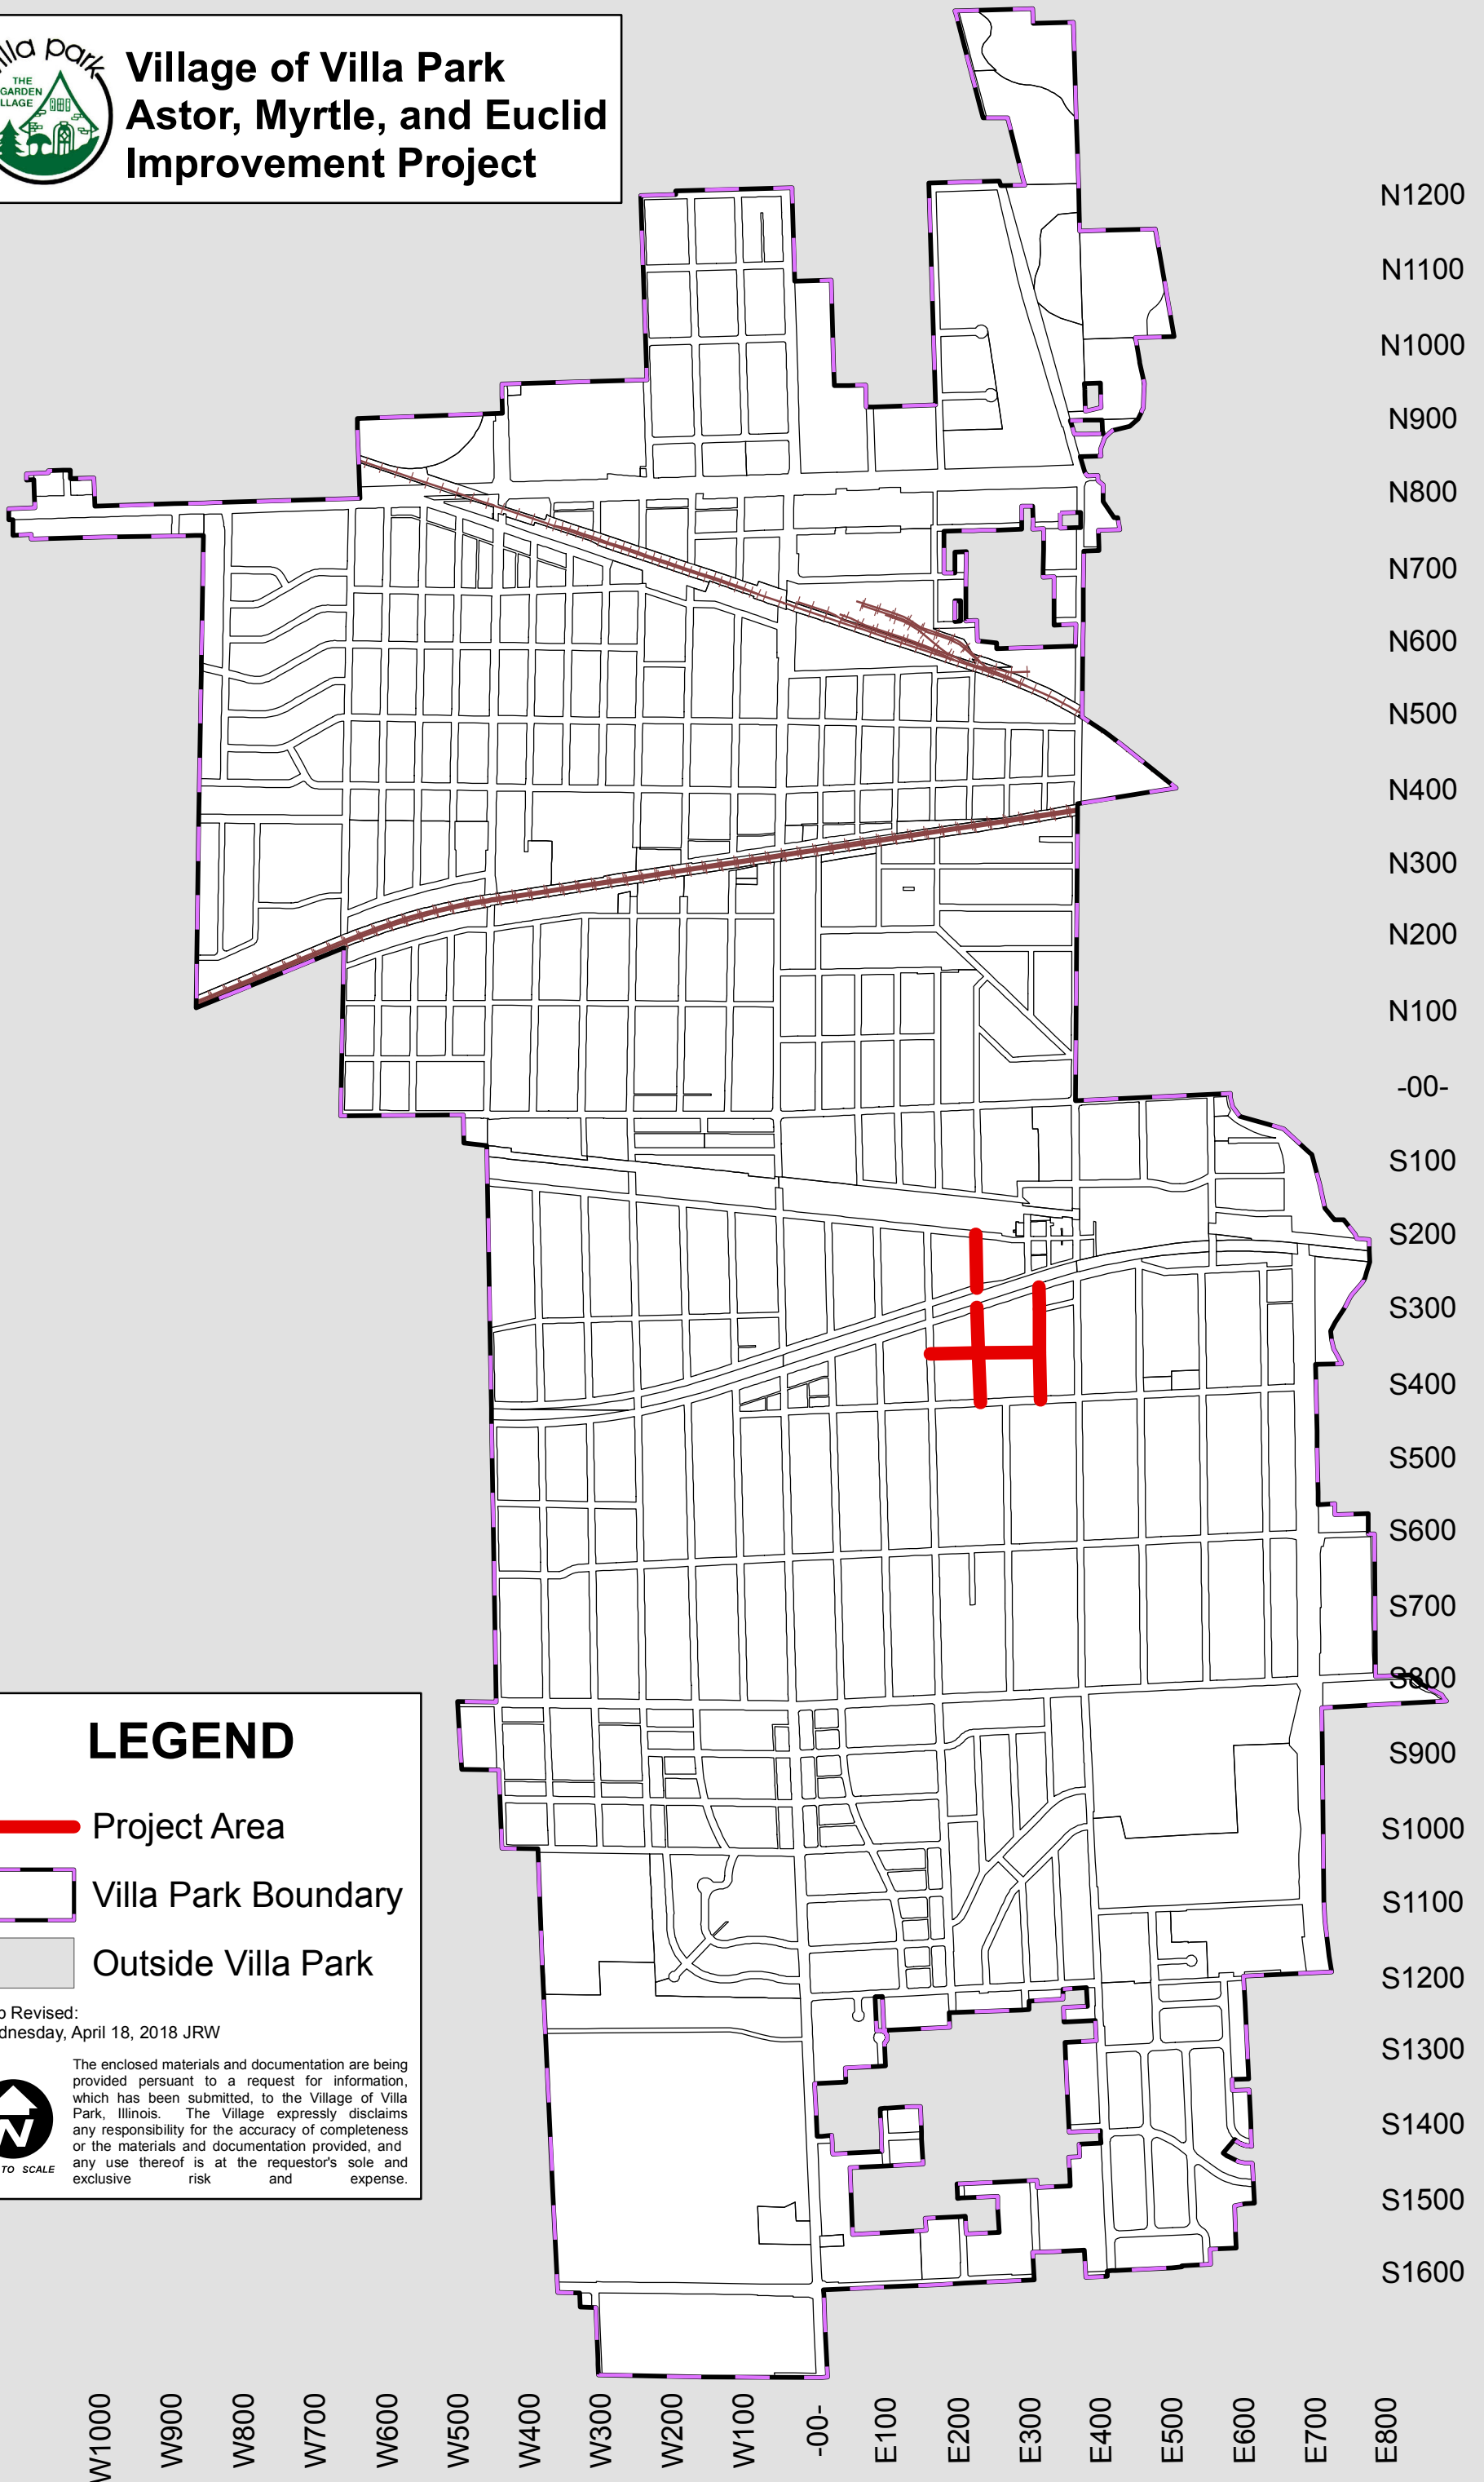

Village of Villa Park Astor, Myrtle, and Euclid Improvement Project

LEGEND

-  Project Area
-  Villa Park Boundary
-  Outside Villa Park

Map Revised:
Wednesday, April 18, 2018 JRW

NOT TO SCALE

The enclosed materials and documentation are being provided pursuant to a request for information, which has been submitted, to the Village of Villa Park, Illinois. The Village expressly disclaims any responsibility for the accuracy of completeness or the materials and documentation provided, and any use thereof is at the requestor's sole and exclusive risk and expense.